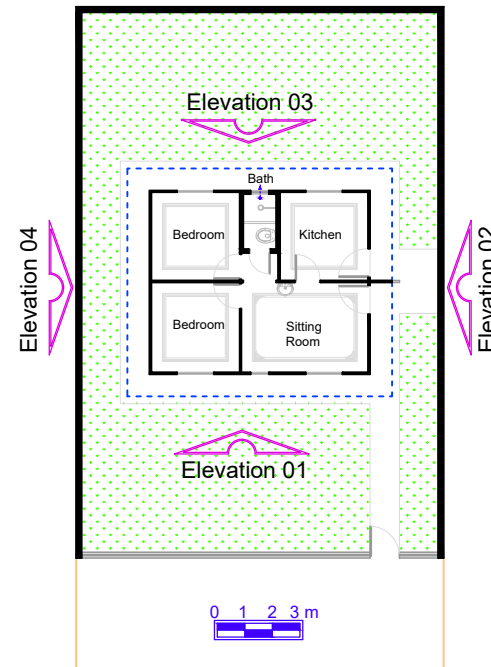

Rodrigo Lancelotti Architecture - Sugilite House

Roof Plan

Ground Floor Plan

Total Area= 30,00 m<sup>2</sup>

Elevation 01

Elevation 02

Elevation 03

Elevation 04