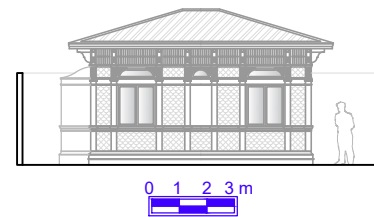

Rodrigo Lancelotti Architecture - Sugilite House

Roof Plan

Ground Floor Plan

Total Area= 30,00 m<sup>2</sup>

Elevation 01

Elevation 02

Elevation 03

Elevation 04