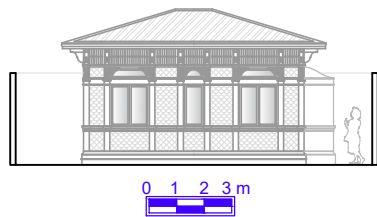

Rodrigo Lancelotti Architecture - Sugilite House

Roof Plan

Ground Floor Plan

Total Area= 30,00 m<sup>2</sup>

Elevation 01

Elevation 02

Elevation 03

Elevation 04