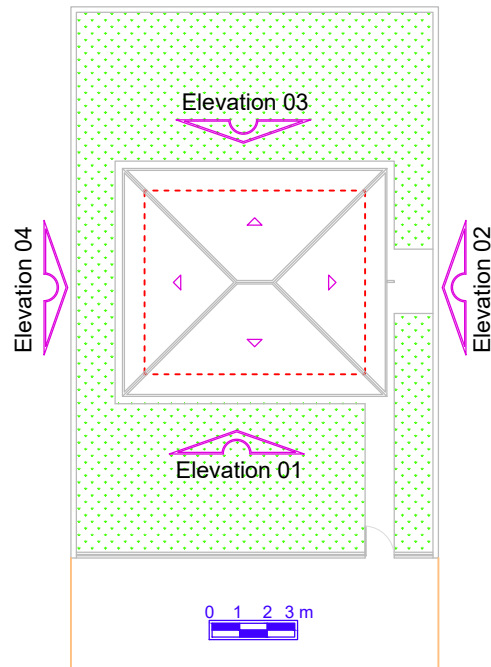

Rodrigo Lancelotti Architecture - Sugilite House

Roof Plan

Ground Floor Plan

Total Area= 30,00 m<sup>2</sup>

Elevation 01

Elevation 02

Elevation 03

Elevation 04